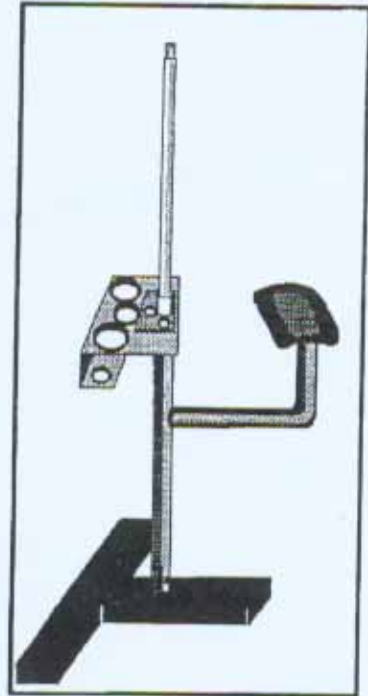

K-5A TIRE STUDDING STAND

POS #	BW #	DESCRIPTION
1	MFG 400021	FEEDER SUPPORT POST
2	MFG 200056	WATER CUP
3	STP 0501	MANDREL
4	MFG 200100	BOLT
5	MFG 400020	LOWER ASSEMBLY
6	MFG 400016	BASE
7	MFG 200046	1/4" NC NUT
8	MFG 200045	1/4" LOCK WASHER
9	MFG 200063	MYLON BUSHING
10	MFG 200055	GROMMET
11	MFG 200044	1/4 - 20 X 3/4" SCREW