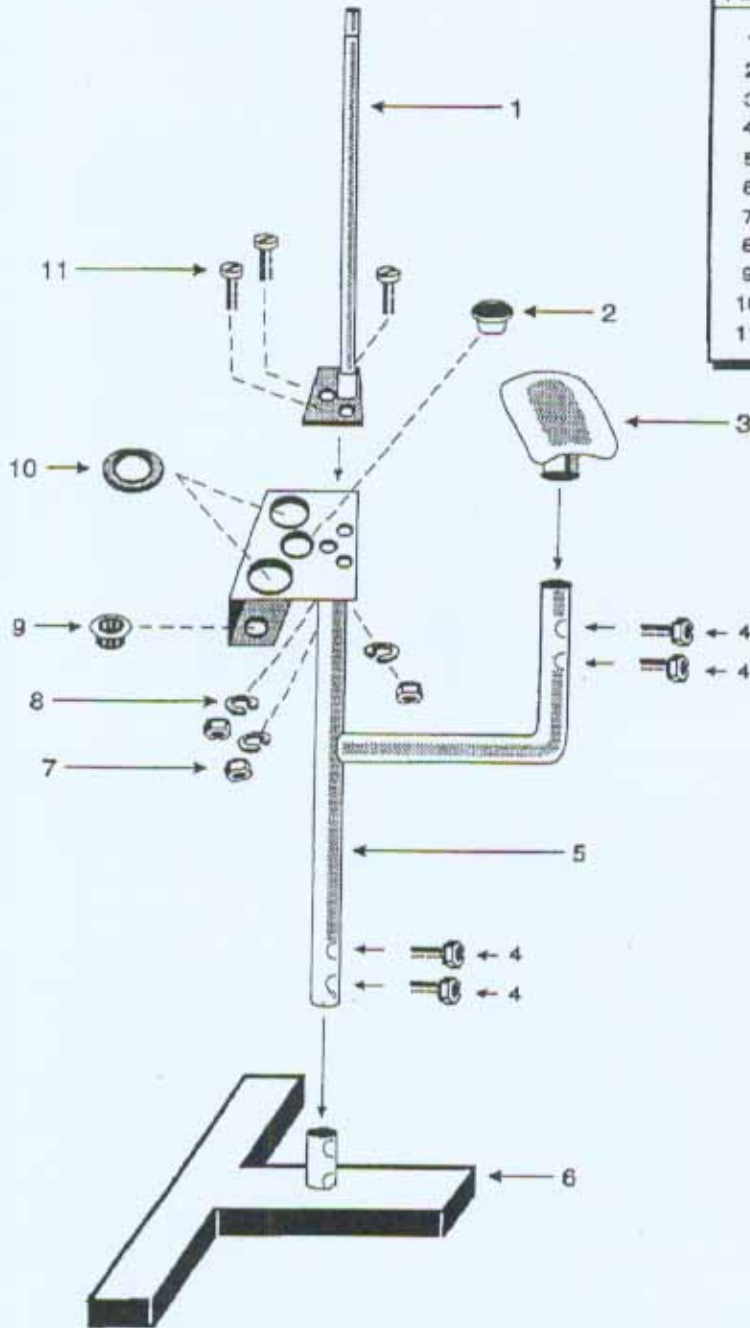

K-5A TIRE STUDDING STAND

POS #	BW #	DESCRIPTION
1	MFG 400021	FEEDER SUPPORT POST
2	MFG 200056	WATER CUP
3	STP 0501	MANDREL
4	MFG 200100	BOLT
5	MFG 400020	LOWER ASSEMBLY
6	MFG 400016	BASE
7	MFG 200046	1/4" NC NUT
8	MFG 200045	1/4" LOCK WASHER
9	MFG 200063	MYLON BUSHING
10	MFG 200055	GROMMET
11	MFG 200044	1/4 - 20 X 3/4" SCREW