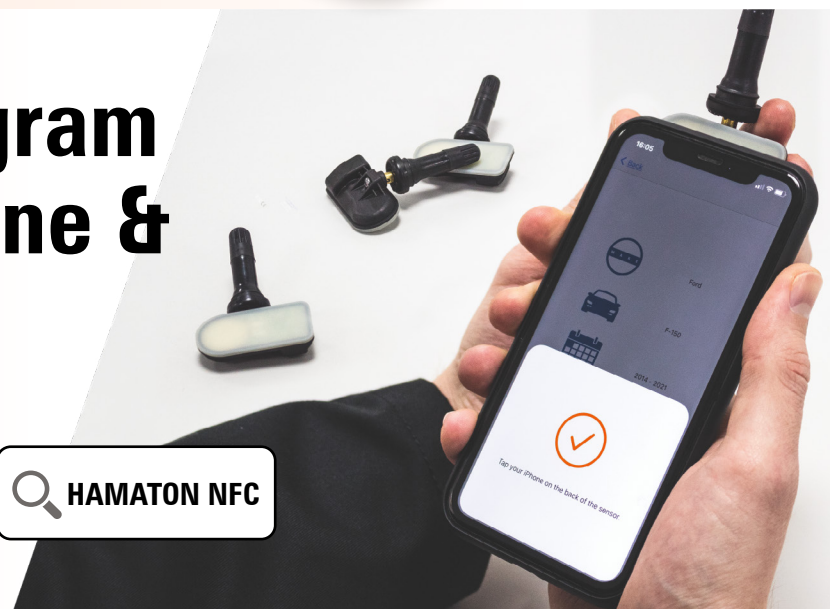

Introducing the Next Generation of U-Pro

NEW!
U-ProTM
HYBRID NFC

Code:
PREM-NFC

Rapid Configuration

Configure & Program with a Smartphone & App in One Tap

FOR VEHICLE COVERAGE, PLEASE VISIT PREMA-TPMS.COM